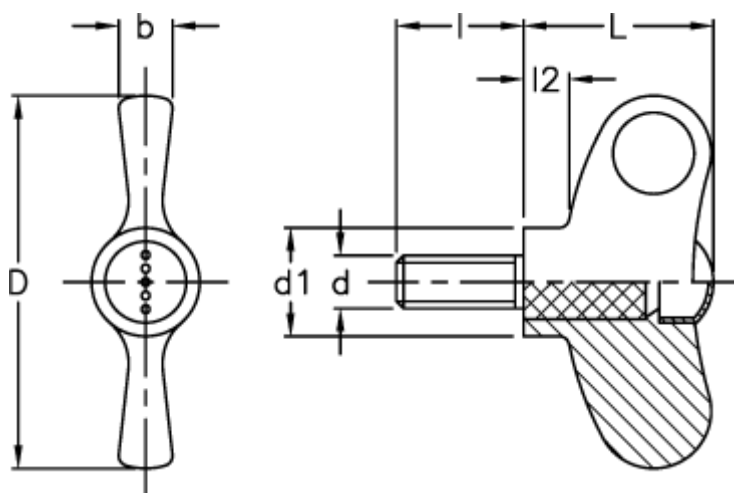

Article number: 23052248661

Description: E+G Wing screw  
EWN.70 SST-p-M10x30-C1, black cap

## Measures

b	= 10
D	= 70
d1	= 20
d 6g	= M10
l	= 30
L	= 36
l2	= 8.0